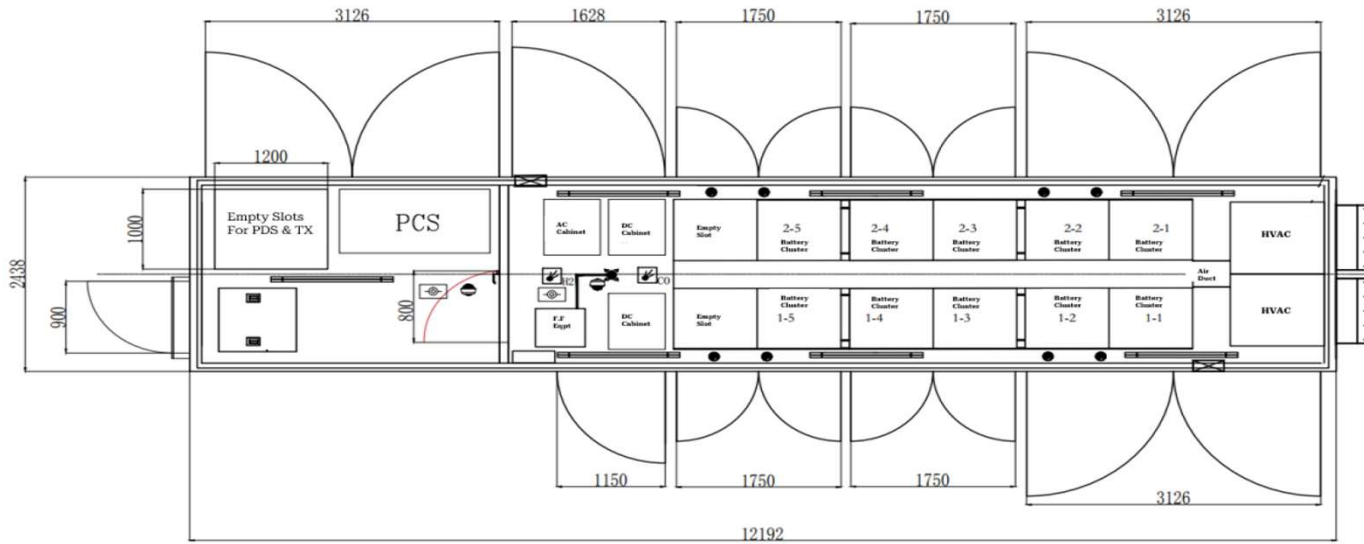

# BESS Container Layout

#	Item	Dimensions	Unit	Quantity	Total Weight (approx.)
1	ESS Container	12192 * 2438 * 2896	pcs	1	11.5 tons
2	Battery Cluster	890 * 765 * 2350	pcs	10	20 tons
3	AC Cabinet	600 * 700 * 2200	pcs	1	0.5 ton
4	PCS	1100 * 2160 * 800	pcs	2	1.2 tons
5	Fire Fighting Eqpt		set	1	0.5 ton
6	DC Cabinet	600 * 700 * 2200	pcs	2	1 ton
7	HVAC	900 * 1000 * 2050	pcs	2	1 ton
8	Others	*Air Duct,Cables, Etc.	set	1	1 ton